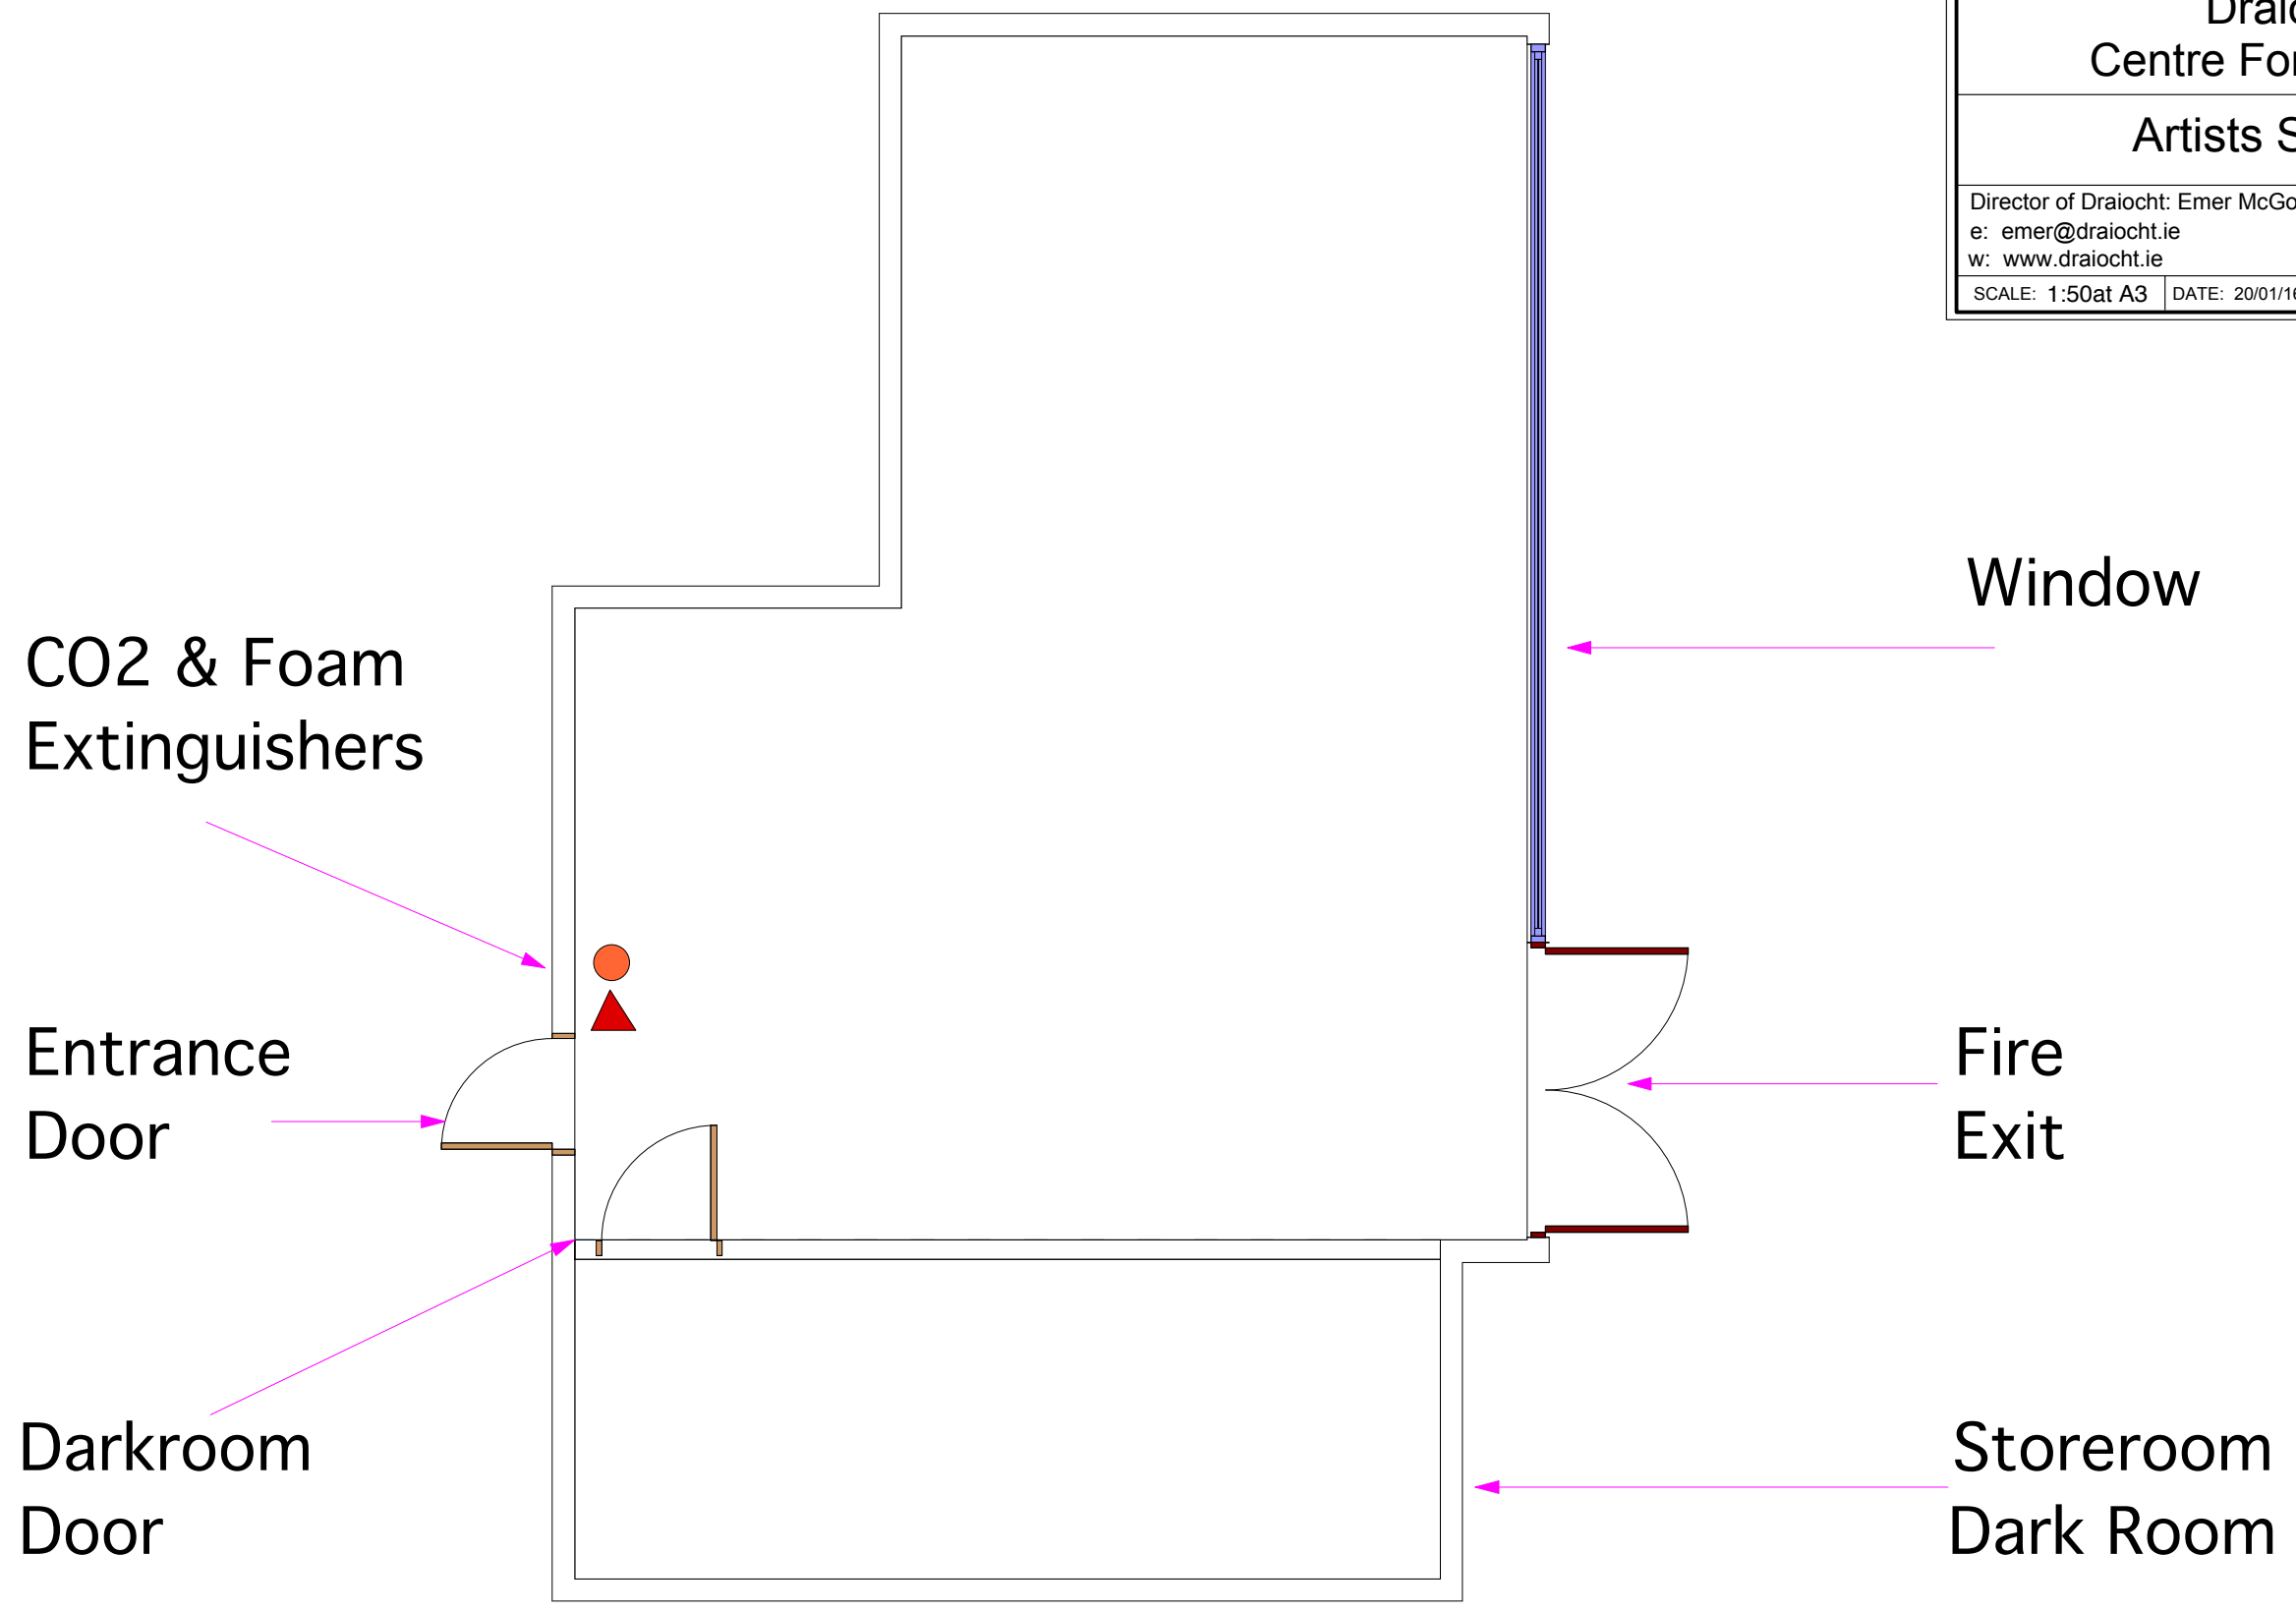

Draiocht Centre For The Arts			
Artists Studio			
Director of Draiocht: Emer McGowan			
e: emer@draiocht.ie			
w: www.draiocht.ie			
SCALE: 1:50at A3	DATE: 20/01/16	DRWN: Eamon Fox	REV: 2016

CO2 & Foam
Extinguishers

Entrance
Door

Darkroom
Door

Window

Fire
Exit

Storeroom
Dark Room