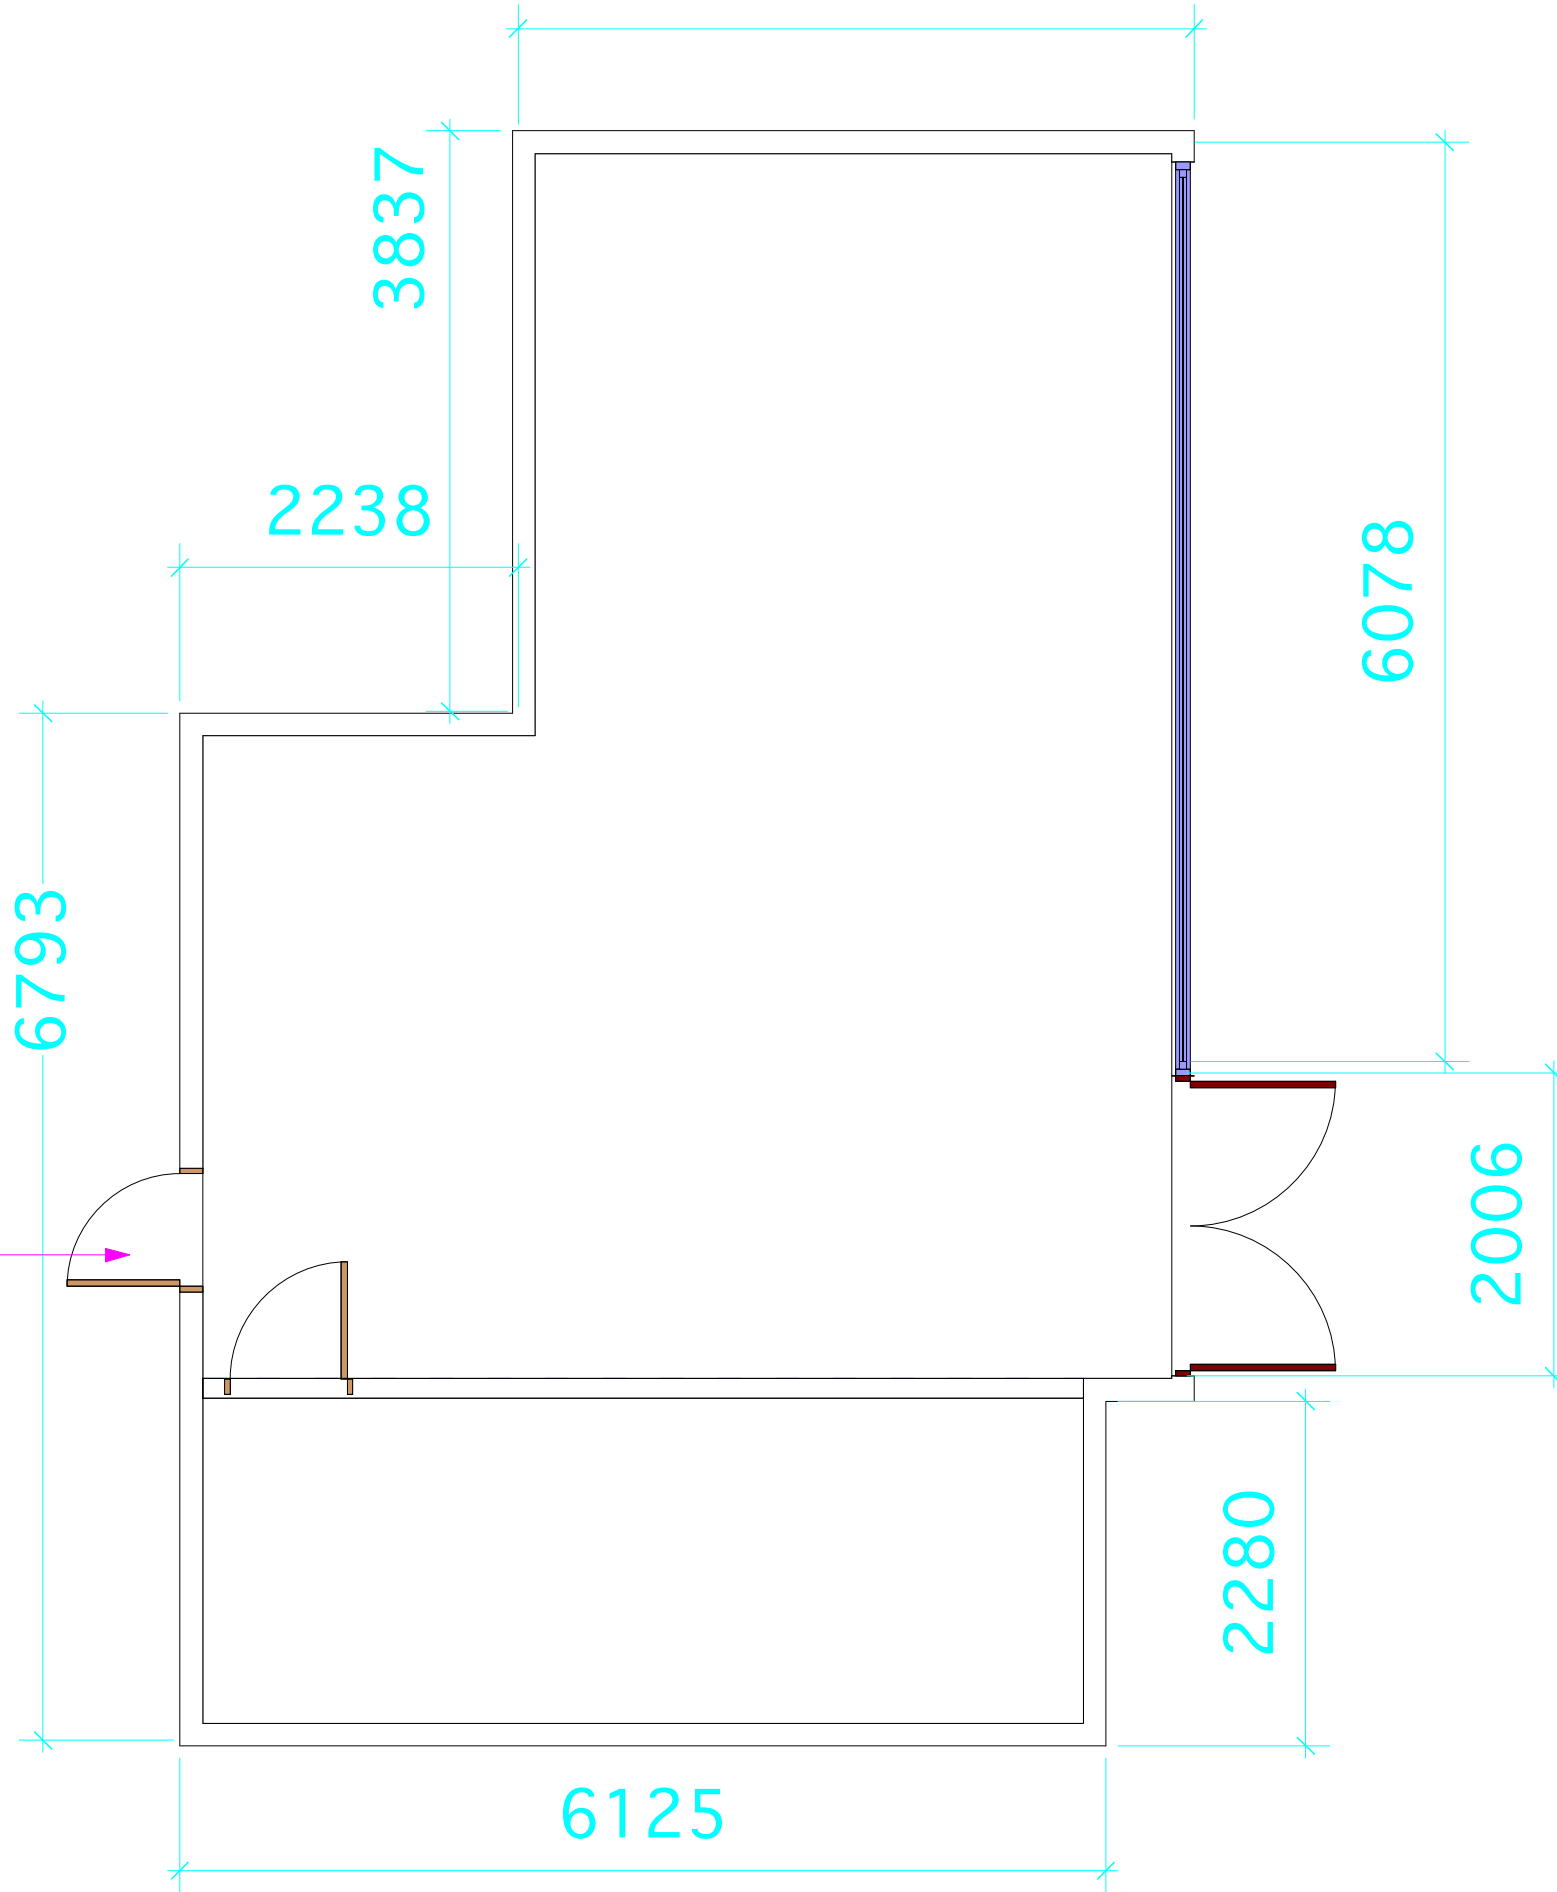

Interior Door Dimensions:
830mm x 2080mm high

Fire Exit Door Dimensions:
2006mm x 2000mm high

Draiocht Centre For The Arts

3D View Artists Studio

Director of Draiocht: Emer McGowan

e: emer@draiocht.ie

w: www.draiocht.ie

SCALE: 1:50at A3

DATE: 20/01/16

DRWN: Eamon Fox

REV: 2016